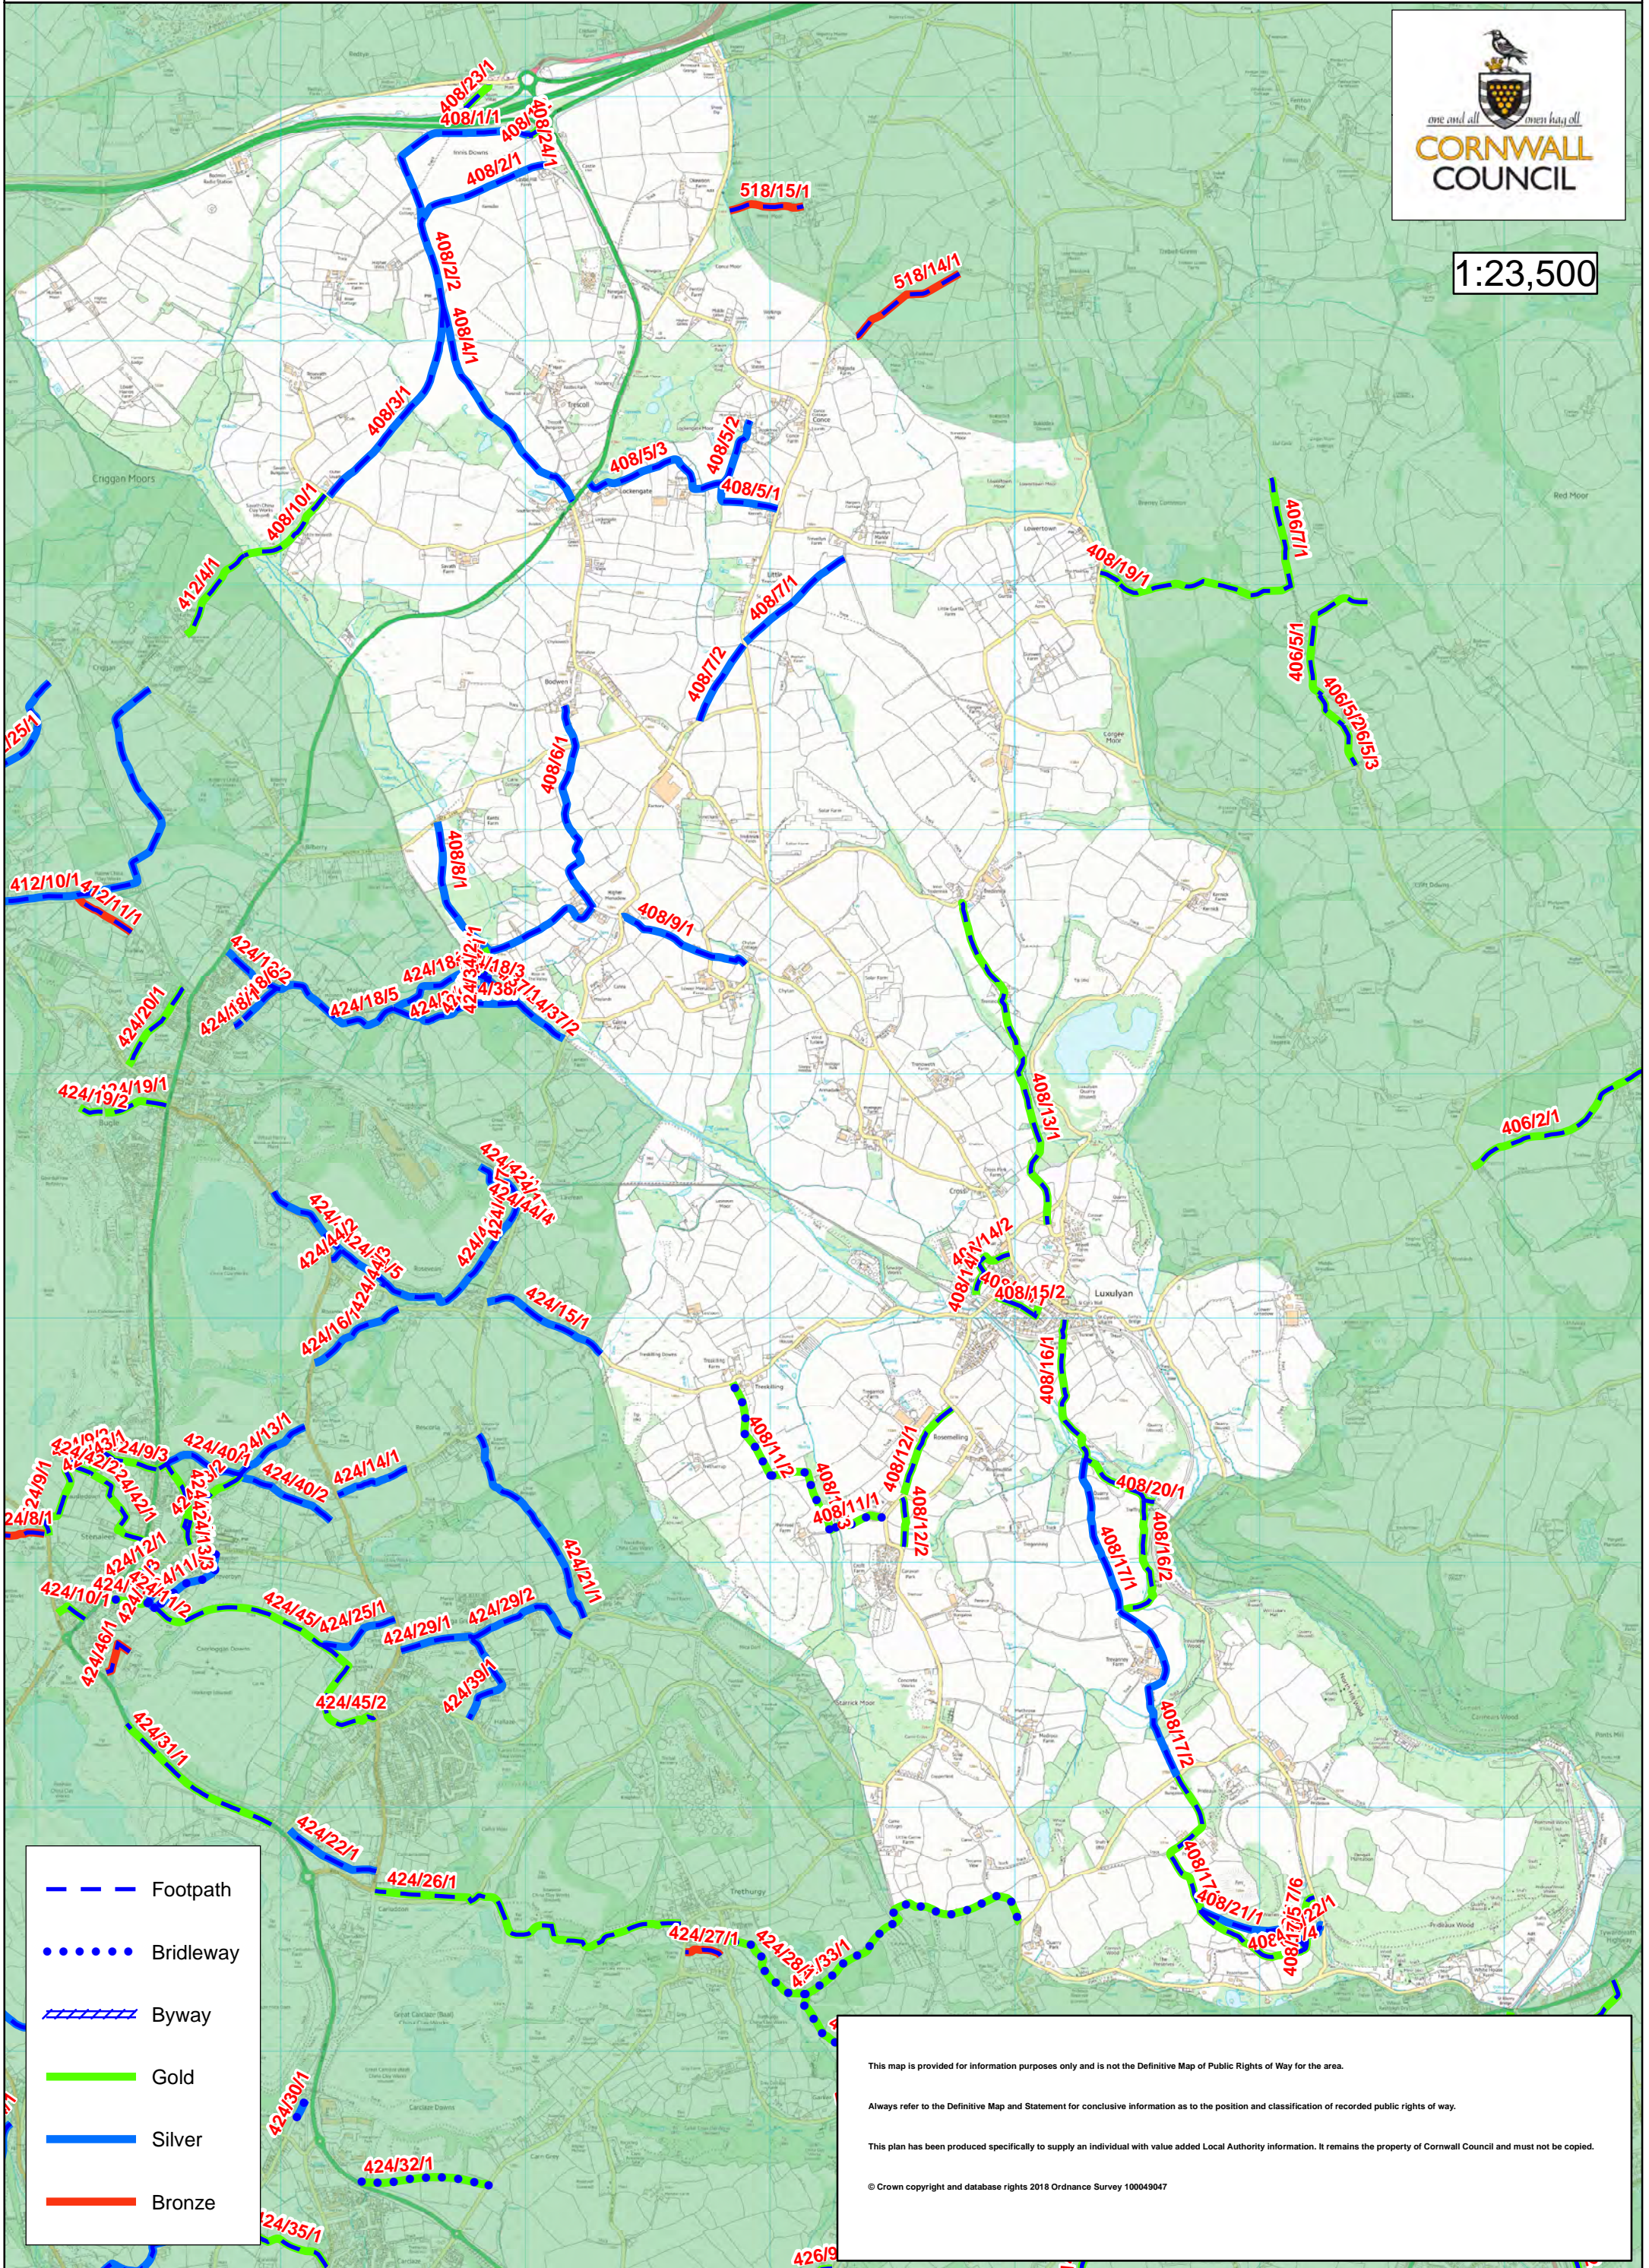

The Parish of Luxulyan

1:23,500

- Footpath
- Bridleway
- Byway
- Gold
- Silver
- Bronze

This map is provided for information purposes only and is not the Definitive Map of Public Rights of Way for the area.

Always refer to the Definitive Map and Statement for conclusive information as to the position and classification of recorded public rights of way.

This plan has been produced specifically to supply an individual with value added Local Authority information. It remains the property of Cornwall Council and must not be copied.

© Crown copyright and database rights 2018 Ordnance Survey 100049047